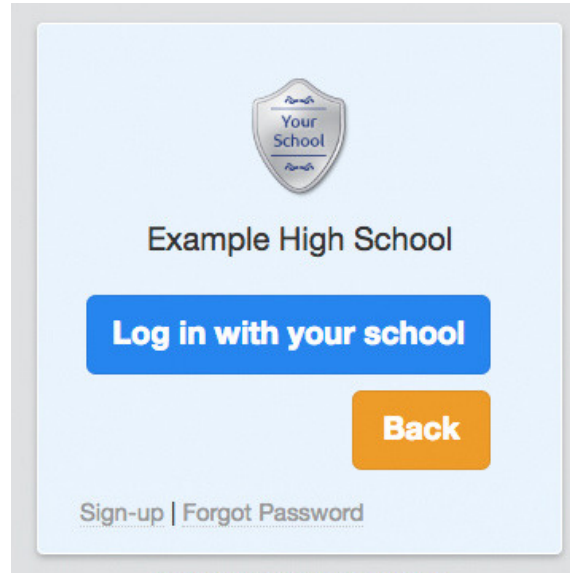

# How to Log In (SSO)

**Step 1:** Go to your school's bookstore at [Shelfit.com](https://Shelfit.com).

**Step 2:** Select your **School Name**.

**Step 3:** Click the blue **Log In with your school** button.