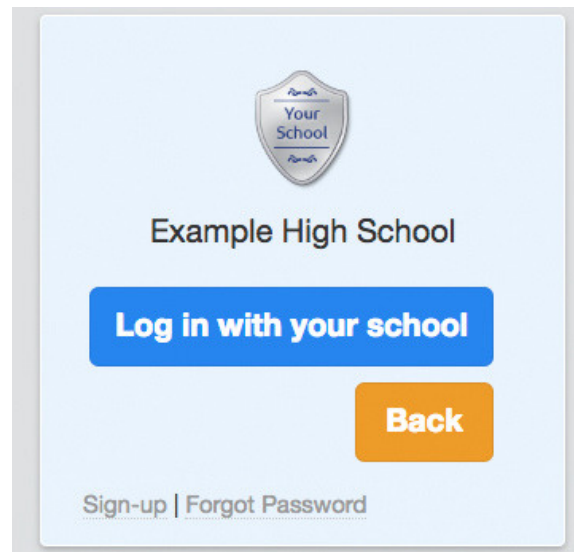

# How to Log In (School-Specific SSO)

**Step 1:** Go to your school's book store at [abc.shelfit.com](http://abc.shelfit.com) (your school code instead of "abc") and click the blue **Log in with your school** button.